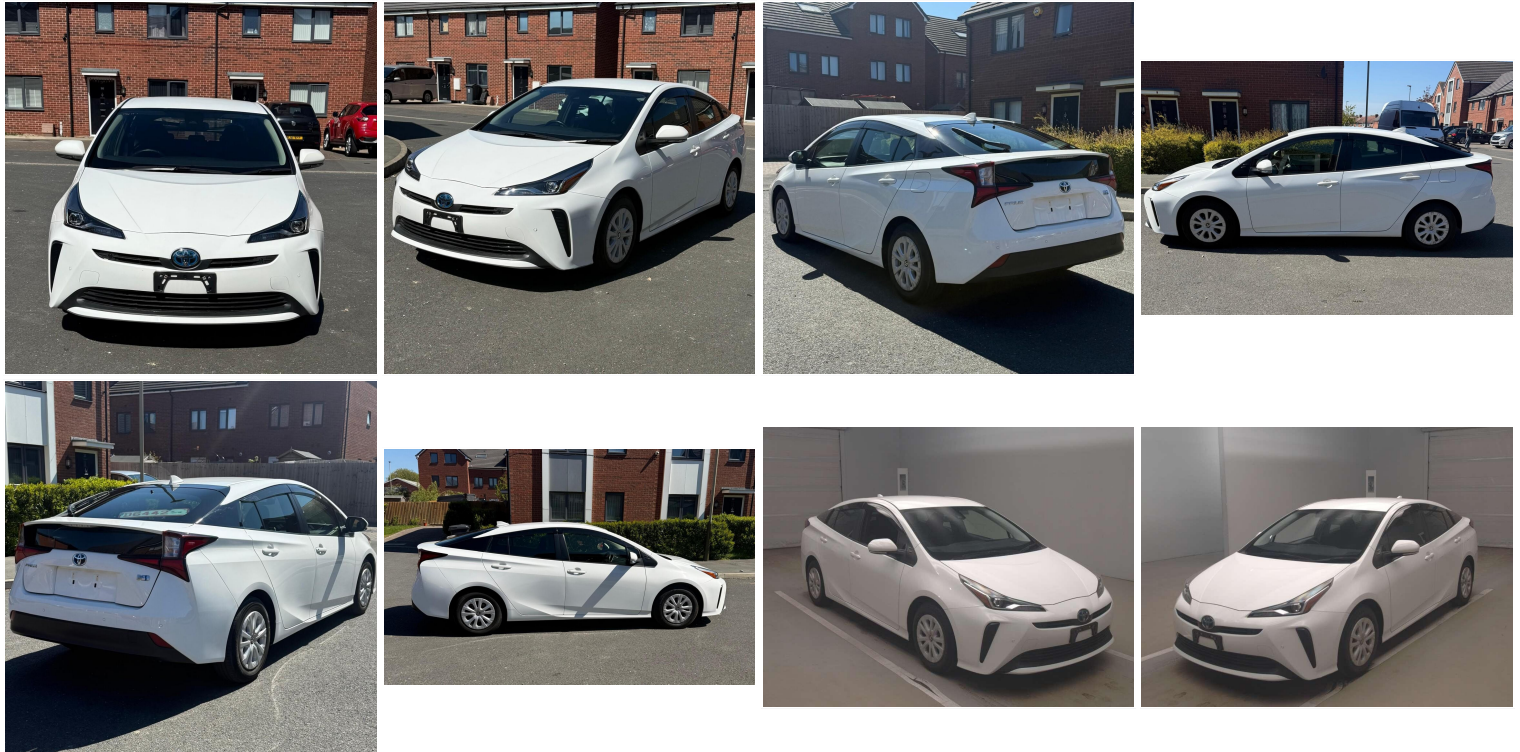

2022 Toyota Prius

£16,500

ON FORECOURT

2022 | 1.8L | Petrol Hybrid | Automatic | White

VEHICLE DETAILS

OVERVIEW

Year	2022
Colour	White

ENGINE & DRIVETRAIN